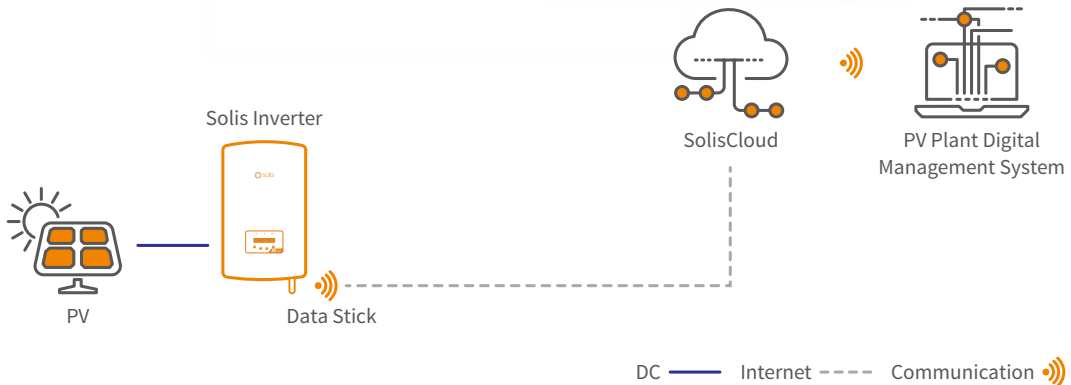

SolisCloud

New generation Solis PV monitoring platform

SolisCloud is the new generation of intelligent PV system monitoring. This new monitoring platform will empower you like never before. You will have full control of your system whenever and wherever you are. You will benefit from upgraded accurate fault alarm messaging that is adjustable to notify you within hours that fit meet your needs.

For simple O&M the new platform features a full size display of all your installations with real-time data. You will have an intelligent alarm system that gives recommendations to quickly repair your field faults. In depth analysis tools allow you to understand the overall health of your system. IV curve scanning can be done easily and quickly on your whole system. A live power flow display gives visibility of both standard solar systems as well as storage systems. Most importantly you will have complete control of your systems and be able to monitor and adapt anything when and how you want.

Intelligent Monitoring Solution - SolisCloud

Advanced Cloud Platform

- Connecting with multiple types of devices seamlessly: Inverters, export power managers, weather stations, etc.

Efficient O & M

- Smart I-V curve scan, system health report, string-level fault finding

Multiple Plant Management

- Manage multiple types of systems across residential, commercial and utility scale plants. Enables multiple team management across different sectors

Multiple Plant Management

- Clear and concise display of system performance and benefits including carbon emissions saved and equivalent trees planted as well as showing system yield & earnings