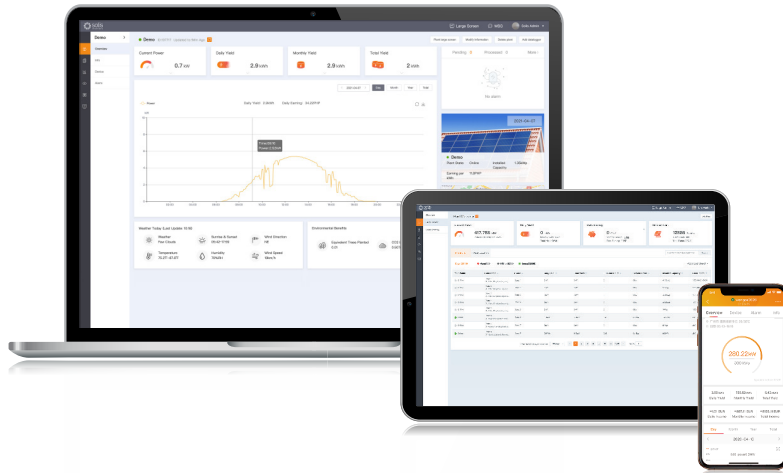

SolisCloud

New generation Solis PV monitoring platform

SolisCloud is the new generation of intelligent PV system monitoring. This new monitoring platform will empower you like never before. You will have full control of your system whenever and wherever you are. You will benefit from upgraded accurate fault alarm messaging that is adjustable to notify you within hours that fit meet your needs.

For simple O&M the new platform features a full size display of all your installations with real-time data. You will have an intelligent alarm system that gives recommendations to quickly repair your field faults. In depth analysis tools allow you to understand the overall health of your system. IV curve scanning can be done easily and quickly on your whole system. A live power flow display gives visibility of both standard solar systems as well as storage systems. Most importantly you will have complete control of your systems and be able to monitor and adapt anything when and how you want.

Intelligent Monitoring Solution - SolisCloud

Advanced Cloud Platform

- Connecting with multiple types of devices seamlessly: Inverters, export power managers, weather stations, etc.

Efficient O & M

- Smart I-V curve scan, system health report, string-level fault finding

Multiple Plant Management

- Manage multiple types of systems across residential, commercial and utility scale plants. Enables multiple team management across different sectors

Multiple Plant Management

- Clear and concise display of system performance and benefits including carbon emissions saved and equivalent trees planted as well as showing system yield & earnings