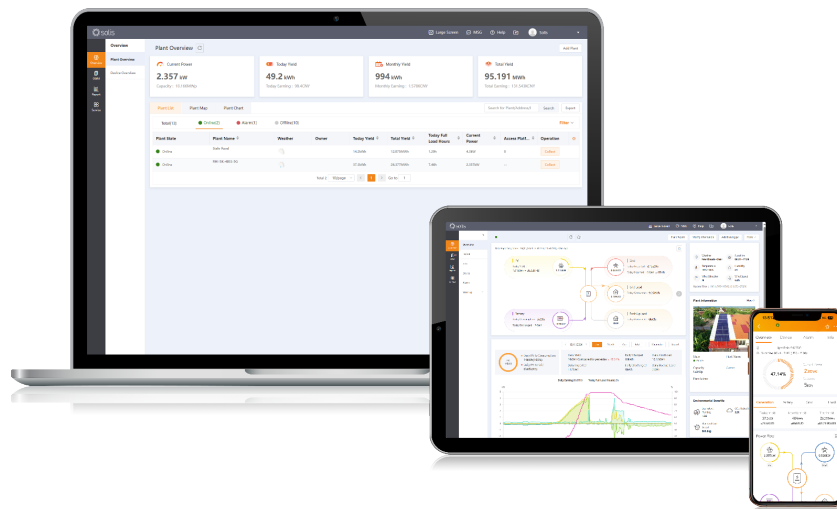

SolisCloud

New generation Solis PV monitoring platform

SolisCloud is the new generation of intelligent PV system monitoring. This new monitoring platform will empower you like never before. You will have full control of your system whenever and wherever you are. Remotely manage, troubleshoot, measure performance or even shut down your PV system for ultimate control.

Simplify your operations and maintenance with the ability to visualize all your installations with real-time, actionable data. The SolisCloud intelligent alarm system gives resolution recommendations and the ability to troubleshoot system faults. Understand the health of all of your systems with in-depth analytics, live battery and inverter performance flow data and remote IV curve scanning. Complete control coupled with actionable data helps you to ensure systems are always on and performing as expected.

Intelligent Monitoring Solution - SolisCloud

Remote Control & Capability

- Remotely update firmware or troubleshoot, potentially saving a site truck roll.
- Remote shut off increases safety if the system is having a critical error.
- Control battery reserve for inclement weather or planned power outage , set time of use (TOU) charge and discharge to offset rates, as well as export power control.

Multiple Site Management

- Manage multiple types of systems across commercial, residential and utility scale plants.
- Enable teams with unique access permissions.

Streamlined Operations & Maintenance

- System managers are notified of potential issues and resolution measures to limit downtime.
- Intelligent and granular string-level monitoring to maximize performance.