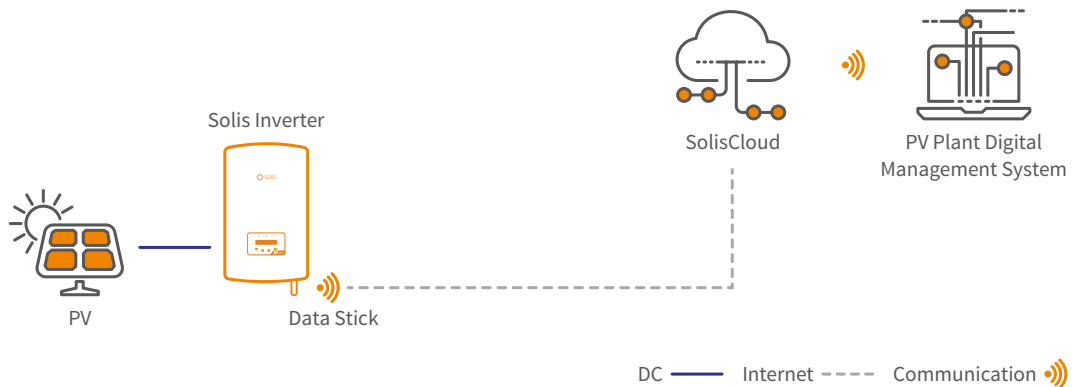

SolisCloud

New generation Solis PV monitoring platform

SolisCloud is the new generation of intelligent PV system monitoring. This new monitoring platform will empower you like never before. You will have full control of your system whenever and wherever you are. Remotely manage, troubleshoot, measure performance or even shut down your PV system for ultimate control.

Simplify your operations and maintenance with the ability to visualize all your installations with real-time, actionable data. The SolisCloud intelligent alarm system gives resolution recommendations and the ability to troubleshoot system faults. Understand the health of all of your systems with in-depth analytics, live battery and inverter performance flow data and remote IV curve scanning. Complete control coupled with actionable data helps you to ensure systems are always on and performing as expected.

Intelligent Monitoring Solution - SolisCloud

Remote Control & Capability

- Remotely update firmware or troubleshoot, potentially saving a site truck roll.
- Remote shut off increases safety if the system is having a critical error.
- Control battery reserve for inclement weather or planned power outage , set time of use (TOU) charge and discharge to offset rates, as well as export power control.

Multiple Site Management

- Manage multiple types of systems across commercial, residential and utility scale plants.
- Enable teams with unique access permissions.

Streamlined Operations & Maintenance

- System managers are notified of potential issues and resolution measures to limit downtime.
- Intelligent and granular string-level monitoring to maximize performance.