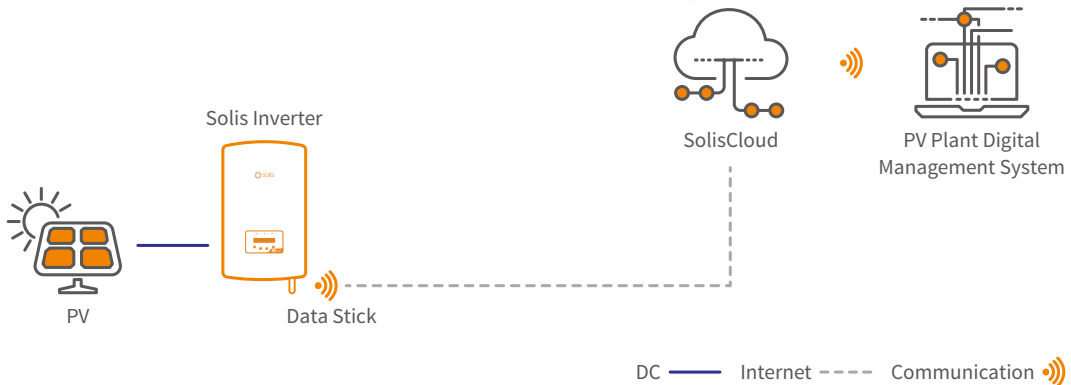

SolisCloud

New generation Solis PV monitoring platform

SolisCloud is the new generation of intelligent PV system monitoring. This new monitoring platform will empower you like never before. You will have full control of your system whenever and wherever you are. You will benefit from upgraded accurate fault alarm messaging that is adjustable to notify you within hours that fit meet your needs.

For simple O&M the new platform features a full size display of all your installations with real-time data. You will have an intelligent alarm system that gives recommendations to quickly repair your field faults. In depth analysis tools allow you to understand the overall health of your system. IV curve scanning can be done easily and quickly on your whole system. A live power flow display gives visibility of both standard solar systems as well as storage systems. Most importantly you will have complete control of your systems and be able to monitor and adapt anything when and how you want.

Intelligent Monitoring Solution - SolisCloud

Advanced Cloud Platform

- Connecting with multiple types of devices seamlessly: Inverters, export power managers, weather stations, etc.

Efficient O & M

- Smart I-V curve scan, system health report, string-level fault finding

Multiple Plant Management

- Manage multiple types of systems across residential, commercial and utility scale plants. Enables multiple team management across different sectors

Full Screen Display Mode

- Clear and concise display of system performance and benefits including carbon emissions saved and equivalent trees planted as well as showing system yield & earnings