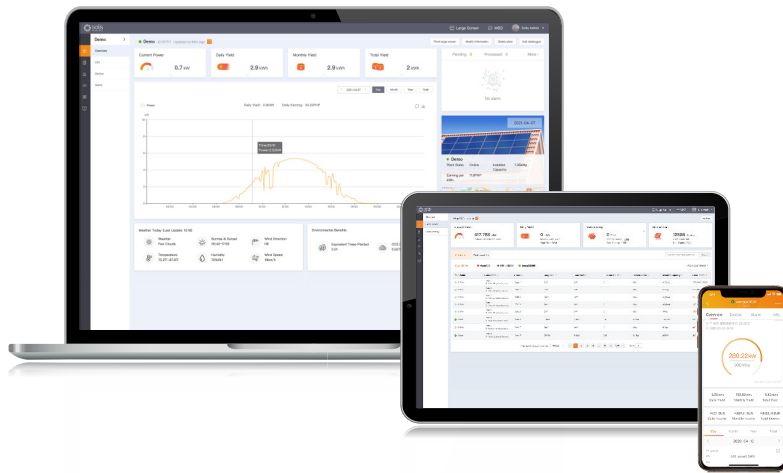

SolisCloud

New generation Solis PV monitoring platform

SolisCloud is the new generation of intelligent PV system monitoring. This new monitoring platform will empower you like never before. You will have full control of your system whenever and wherever you are. You will benefit from upgraded accurate fault alarm messaging that is adjustable to notify you within hours that fit meet your needs.

For simple O&M the new platform features a full size display of all your installations with real-time data. You will have an intelligent alarm system that gives recommendations to quickly repair your field faults. In depth analysis tools allow you to understand the overall health of your system. IV curve scanning can be done easily and quickly on your whole system. A live power flow display gives visibility of both standard solar systems as well as storage systems. Most importantly you will have complete control of your systems and be able to monitor and adapt anything when and how you want.

Intelligent Monitoring Solution - SolisCloud

Advanced Cloud Platform

- Connecting with multiple types of devices seamlessly: Inverters, export power managers, weather stations, etc.

Efficient O & M

- Smart I-V curve scan, system health report, string-level fault finding

Multiple Plant Management

- Manage multiple types of systems across residential, commercial and utility scale plants. Enables multiple team management across different sectors

Full Screen Display Mode

- Clear and concise display of system performance and benefits including carbon emissions saved and equivalent trees planted as well as showing system yield & earnings